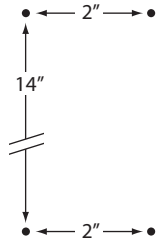

Outlaw LCR Left/Center/Right Channel Loudspeaker Mounting Kit

Kit Contents

1. MOUNTING HOLE LOCATION

Vertical Orientation

Horizontal Orientation

2. WALL BRACKET ATTACHMENT

Stud Attachment

Drywall Attachment

3. SPEAKER BRACKET ATTACHMENT

Vertical Orientation

Horizontal Orientation

4. HANG SPEAKER ON WALL MOUNT

Speaker mount