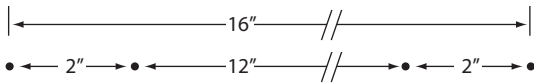

Outlaw LCR Left/Center/Right Channel Loudspeaker Mounting Kit

Kit Contents

1. MOUNTING HOLE LOCATION

Vertical Orientation

Horizontal Orientation

2. WALL BRACKET ATTACHMENT

Stud Attachment

Drywall Attachment