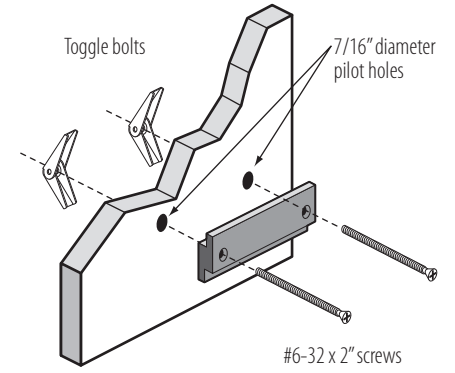

Outlaw LCR Left/Center/Right Channel Loudspeaker Mounting Kit

Kit Contents

1. MOUNTING HOLE LOCATION

Vertical Orientation

Horizontal Orientation

2. WALL BRACKET ATTACHMENT

Stud Attachment

Drywall Attachment

3. SPEAKER BRACKET ATTACHMENT

Vertical Orientation

Horizontal Orientation

4. HANG SPEAKER ON WALL MOUNT

Speaker mount