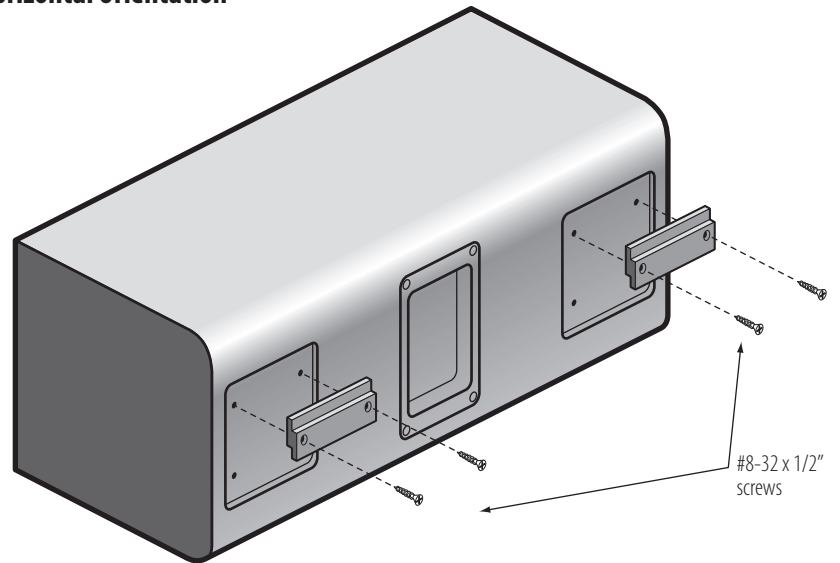

Outlaw LCR Left/Center/Right Channel Loudspeaker Mounting Kit

Kit Contents

1. MOUNTING HOLE LOCATION

Vertical Orientation

Horizontal Orientation

2. WALL BRACKET ATTACHMENT

Stud Attachment

Drywall Attachment

3. SPEAKER BRACKET ATTACHMENT

Vertical Orientation

Horizontal Orientation

4. HANG SPEAKER ON WALL MOUNT

Speaker mount