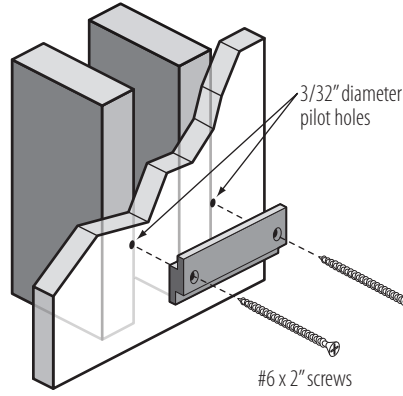

Outlaw LCR Left/Center/Right Channel Loudspeaker Mounting Kit

Kit Contents

1. MOUNTING HOLE LOCATION

Vertical Orientation

Horizontal Orientation

2. WALL BRACKET ATTACHMENT

Stud Attachment

Drywall Attachment

3. SPEAKER BRACKET ATTACHMENT

Vertical Orientation

Horizontal Orientation

4. HANG SPEAKER ON WALL MOUNT

Speaker mount