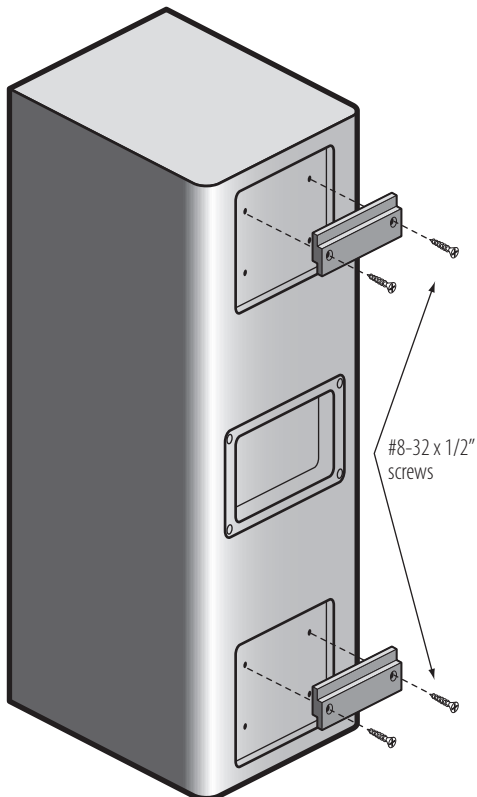

Outlaw LCR Left/Center/Right Channel Loudspeaker Mounting Kit

Kit Contents

1. MOUNTING HOLE LOCATION

Vertical Orientation

Horizontal Orientation

2. WALL BRACKET ATTACHMENT

Stud Attachment

Drywall Attachment

3. SPEAKER BRACKET ATTACHMENT

Vertical Orientation

Horizontal Orientation

4. HANG SPEAKER ON WALL MOUNT

Speaker mount