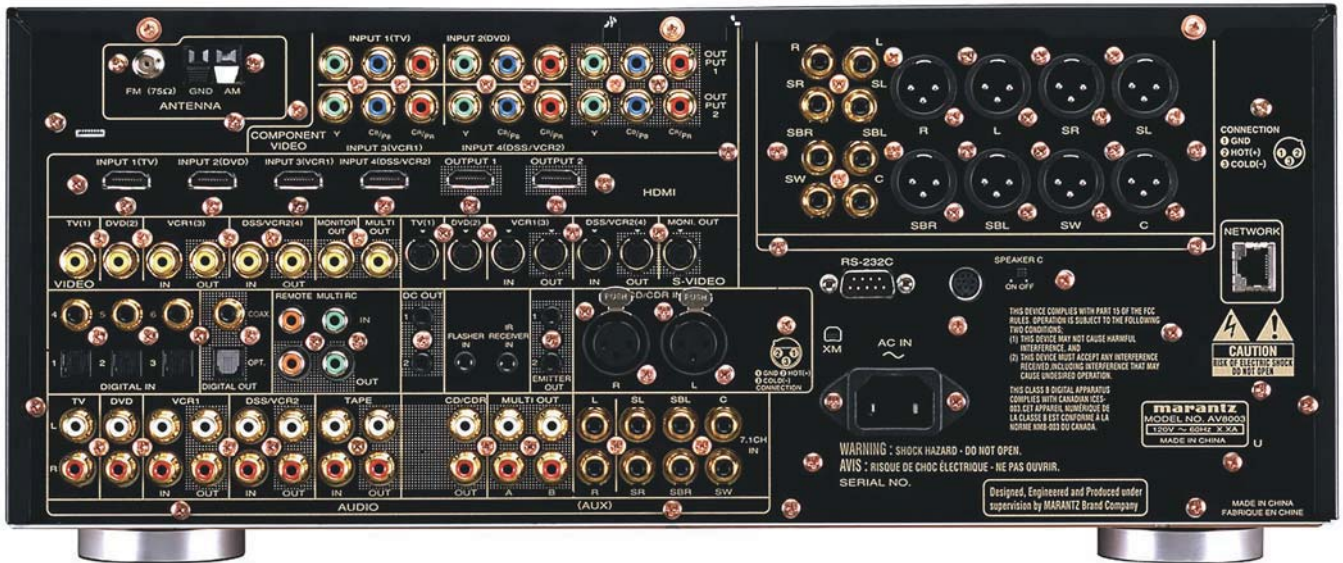

AV8003 NETWORKING AV PREAMP/PROCESSOR

FEATURES

MULTICHANNEL/SURROUND

Number of Channels	7.1 channels
THX	ULTRA2
DTS (ES, Discrete 6.1/ Matrix 6.1, Neo-6)	(DTS HD Master Audio)
Dolby Digital EX	(Dolby TrueHD)
Dolby Pro Logic IIx	•
Circle Surround II	•
SOUND ENHANCEMENTS	
HDCD Decoder	•
Current Feedback Topology	-
Discrete Amplification	-
Power Transformer	Toroidal
D/A Conversion	192kHz/24bit
Digital Signal Processing	TI 32bit
Video Off	•
Source Direct	(also Pure Direct)
Chassis	Copper Plated
Variable X-over	•
Display Off	•
Video Up-conversion	•
Auto Calibration	Audyssey MultEQ
XM/Sirius-Ready	•
AM/FM tuner	Analog AM/FM + HD Radio
Bass management	•
Lip-sync (digital audio delay)	•
Software Upgradable	•

GENERAL

Color	Black
Front Panel	Aluminum
Remote Control	RC2001 (Main Zone) + RC101 (Multi Zone)
Power Requirement	AC 120V 60Hz
Power Consumption	85W
Dimensions W" x H" x D" (Inches)	17-5/16 x 7-5/16 x 15-3/16
Weight (lbs)	25.6